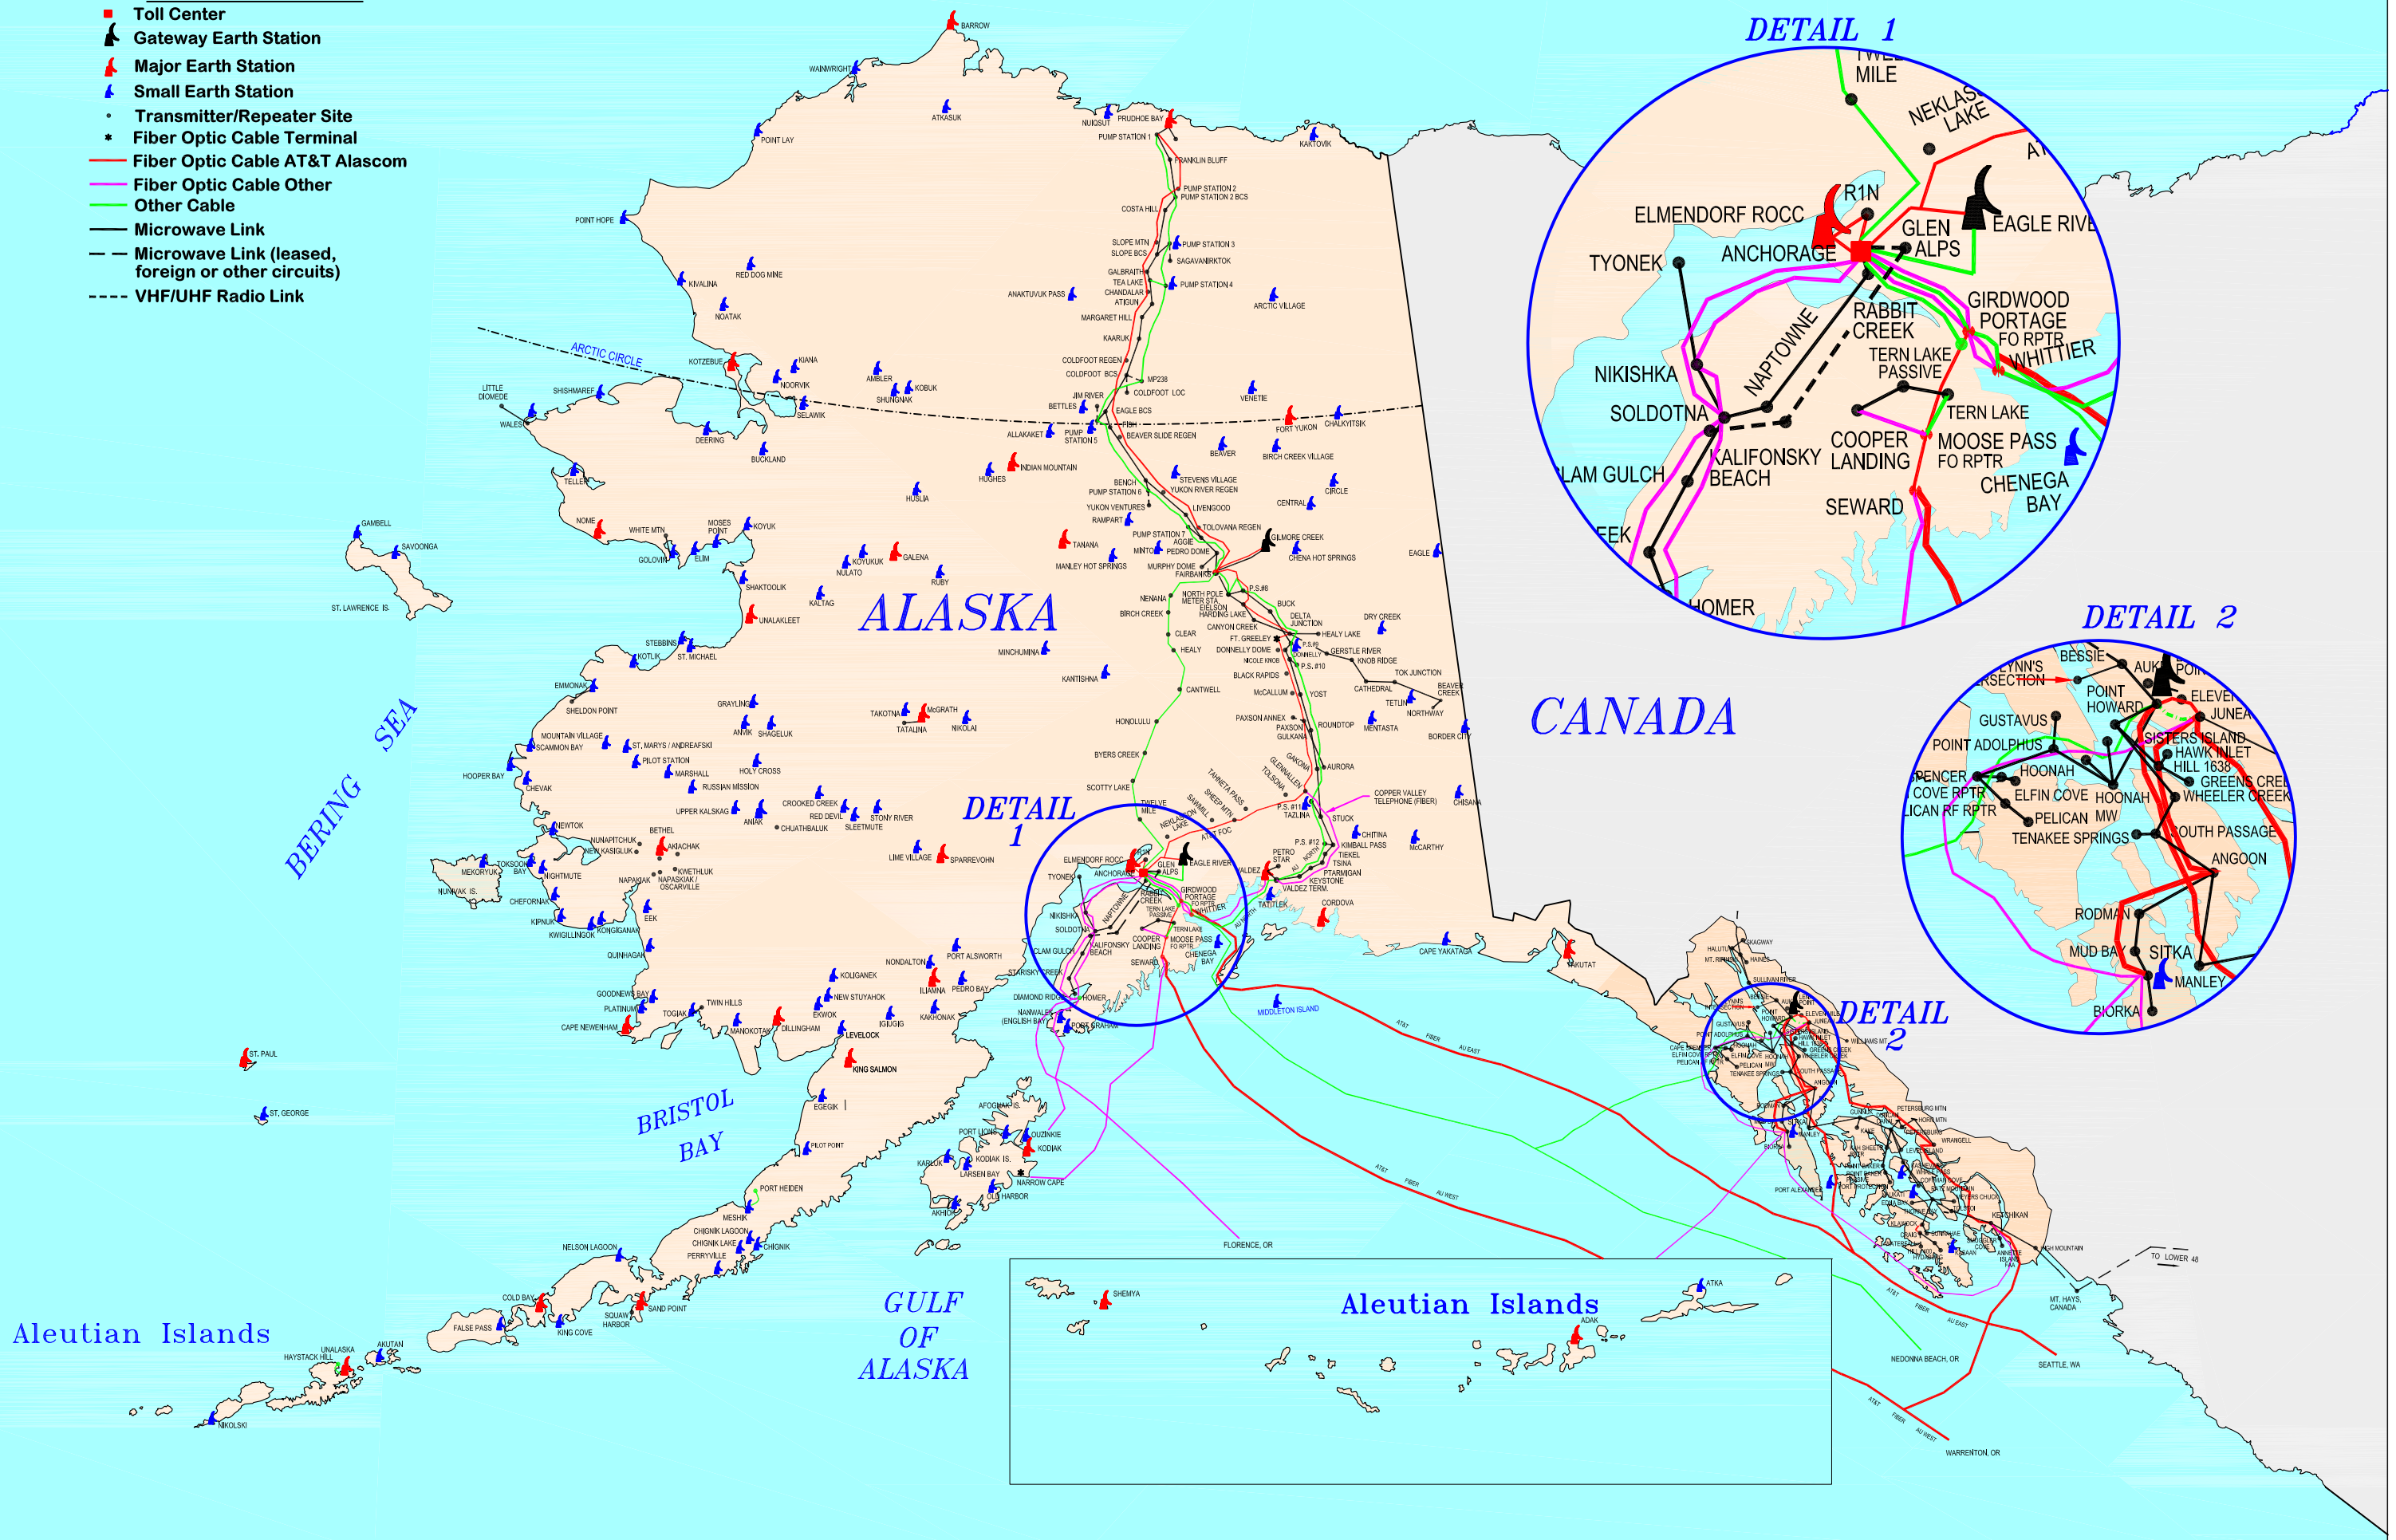

AT&T ALASCOM SYSTEM MAP

- Toll Center
- ▲ Gateway Earth Station
- ▲ Major Earth Station
- ▲ Small Earth Station
- Transmitter/Repeater Site
- * Fiber Optic Cable Terminal
- Fiber Optic Cable AT&T Alascom
- Fiber Optic Cable Other
- Other Cable
- Microwave Link
- - - Microwave Link (leased, foreign or other circuits)
- - - VHF/UHF Radio Link

DETAIL 1

DETAIL 2