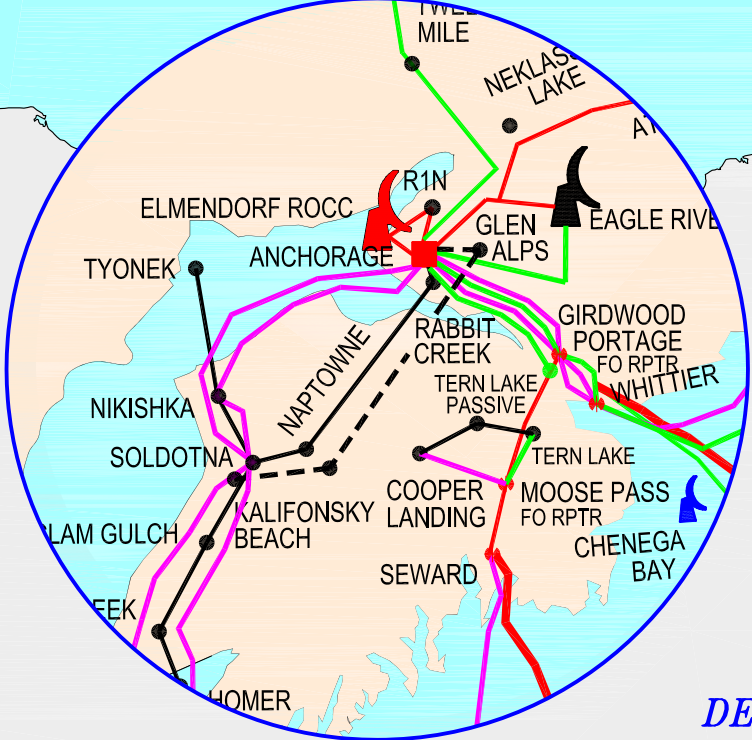

AT&T ALASCOM SYSTEM MAP

- Toll Center
- ▲ Gateway Earth Station
- ▲ Major Earth Station
- ▲ Small Earth Station
- Transmitter/Repeater Site
- * Fiber Optic Cable Terminal
- Fiber Optic Cable AT&T Alascom
- Fiber Optic Cable Other
- Other Cable
- Microwave Link
- - - Microwave Link (leased, foreign or other circuits)
- - - VHF/UHF Radio Link

DETAIL 1

DETAIL 2