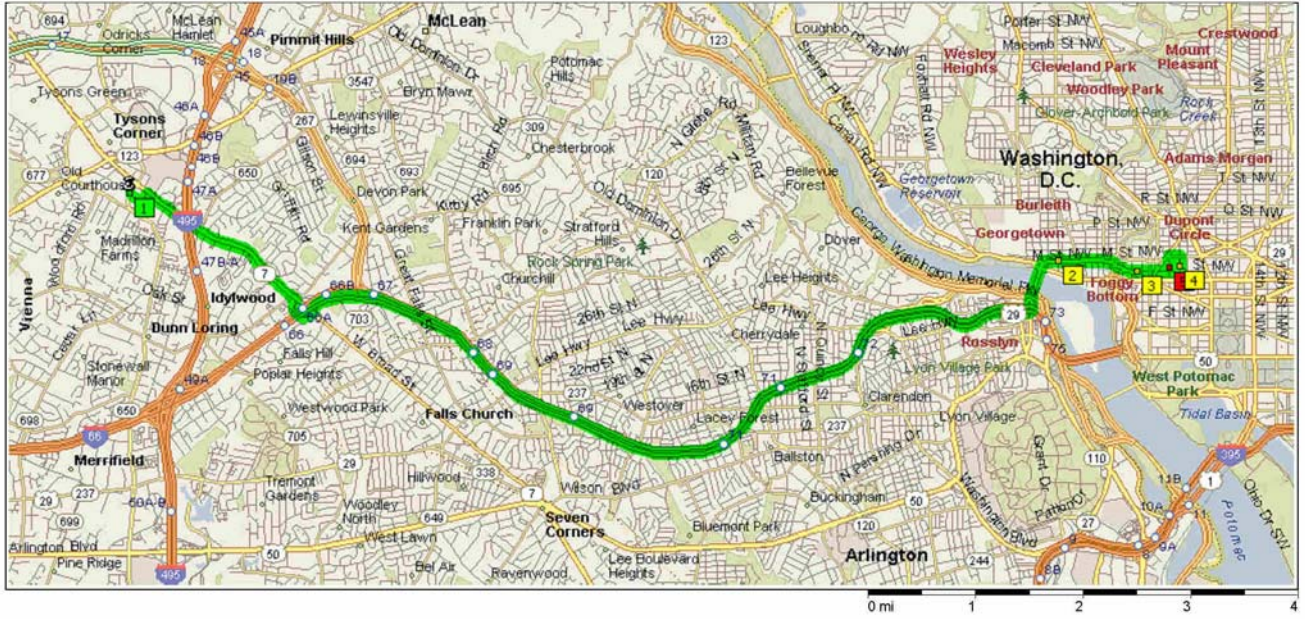

1900 Gallows Rd, Vienna, VA 22182 to 1133 21st St NW, Washington, DC 20036