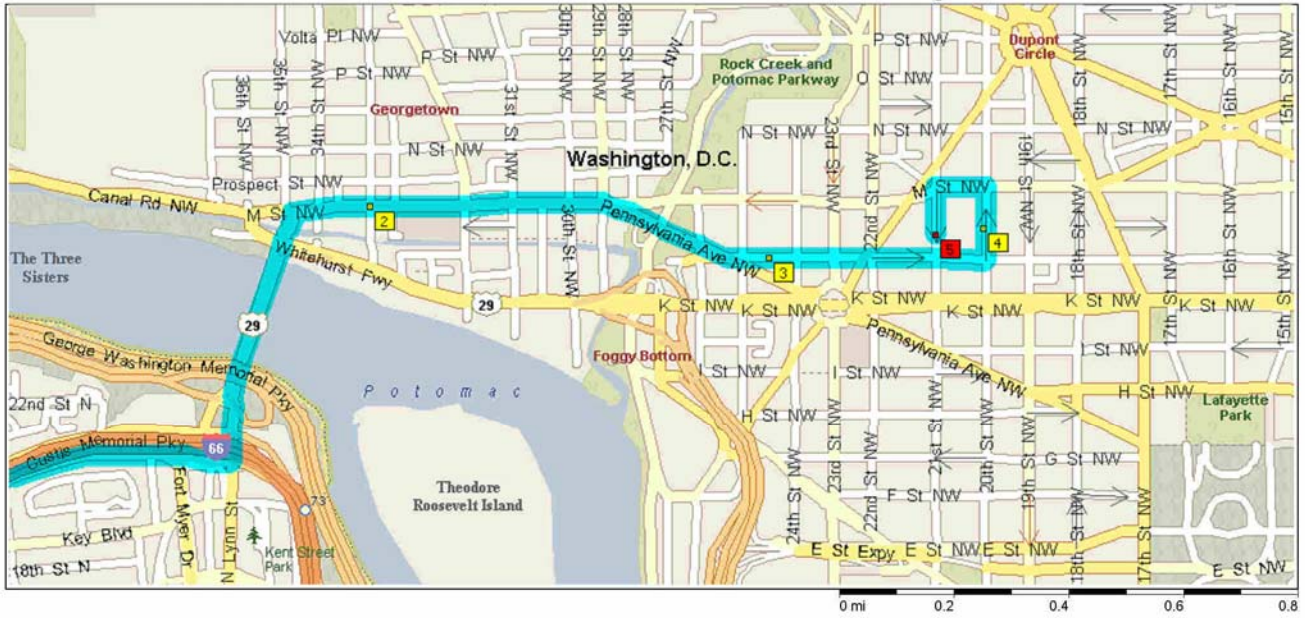

1900 Gallows Rd, Vienna, VA 22182 to 1133 21st St NW, Washington, DC 20036