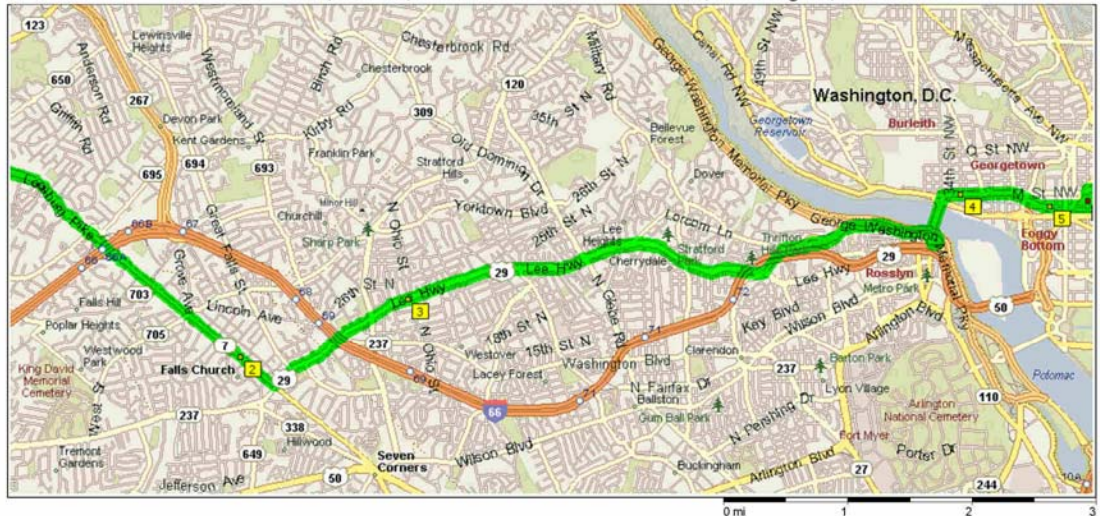

AT&T Innovation Center

1133 21st Street, NW
Suite 210
Washington, DC 20036
(202) 457-2240

Directions, From AT&T, 1900 Gallows Road, Vienna, VA:

- Take Leesburg Pike (Rt. 7) EAST toward DC.
- Exit about 1.7 miles onto I-66 East (to Washington)
- Take Exit 73, toward Rosslyn/Key Bridge
- Turn LEFT onto the Key Bridge and move to the far right lane
- At the light at the end of the bridge, turn RIGHT onto M St.
- Continue on M St., through Georgetown passed the one gas station on the left (at this point you'll be bearing to the right onto Pennsylvania Ave.)
- At the 2nd light past the gas station make an ANGLED LEFT turn onto L street. The Columbia condominium construction project will stay on your left side.
- Continue to 20th street, and turn left (north)
- Continue to M street: turn left
- The next street is 21st street: turn left and go about ½ block to the parking garage in Lafayette Center (see details below).

If 66 is not an option due to HOV restrictions:

- Take Rt. 7 EAST past 66 through the City of Falls Church
- Turn LEFT onto Washington St. (Lee Hwy, Rt. 29)
- Follow Lee Highway to the Key Bridge
- Turn Left onto the Key Bridge and follow directions above

Alternate
Route –
not using HOV